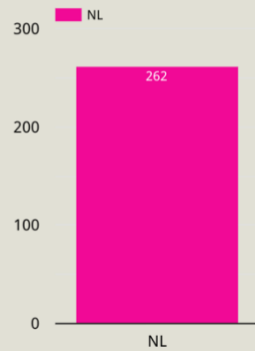

Stats have not been updated on this platform by 211 since Nov 2nd.

*Note to check the stats at later date and update graph.

211 reporting:

<https://datstudio.google.com/embed/u/0/reporting/7c7495e8-73ba-4d69-b159-a2c7ebf78802/page/qsbyB>

Filter by Province (MB,NB,NL): ... (1) ▾

Sep 1, 2022 - Sep 13, 2022 ▾

Contact Volumes

Filter by Province (MB,NB,NL): ... (1) ▾

Sep 14, 2022 - Sep 30, 2022 ▾

Contact Volumes

Filter by Province (MB,NB,NL): ... (1) ▾

Oct 1, 2022 - Oct 31, 2022 ▾

Contact Volumes

Creative Campaign Fall 2022

Static Ads:

211 NL
Sponsored

Career counselling, staffing assistance, seasonal programs and so much more. Dial 211 to find a plethora of resources in your community, and our navigators will help you take the next step! #211CanHelp