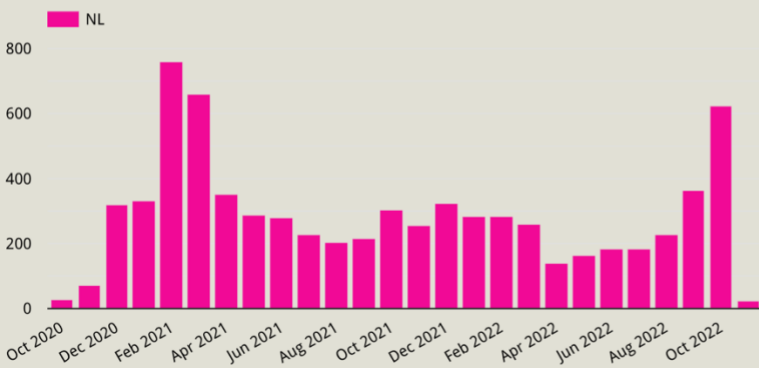

Stats have not been updated on this platform by 211 since Nov 2nd.

*Note to check the stats at later date and update graph.

211 reporting:

<https://datstudio.google.com/embed/u/0/reporting/7c7495e8-73ba-4d69-b159-a2c7ebf78802/page/qsbyB>

Filter by Province (MB,NB,NL): ... (1) ▾

Sep 1, 2022 - Sep 13, 2022 ▾

Contact Volumes

Filter by Province (MB,NB,NL): ... (1) ▾

Sep 14, 2022 - Sep 30, 2022 ▾

Contact Volumes

Filter by Province (MB,NB,NL): ... (1) ▾

Oct 1, 2022 - Oct 31, 2022 ▾

Contact Volumes

Creative Campaign Fall 2022

Static Ads:

211 NL
Sponsored

Career counselling, staffing assistance, seasonal programs and so much more. Dial 211 to find a plethora of resources in your community, and our navigators will help you take the next step! #211CanHelp