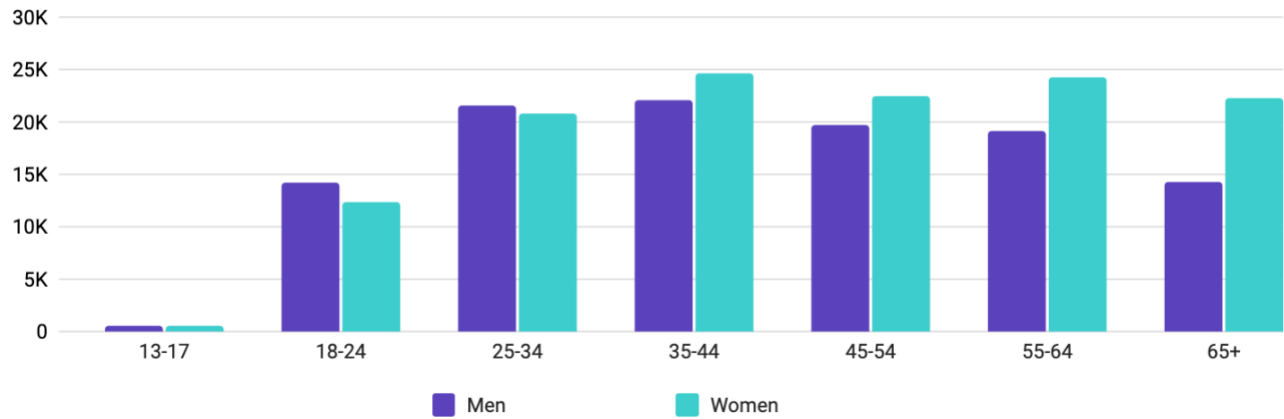

211 Newfoundland and Labrador
Awareness Campaign
Digital Results

Meta Ads (Facebook/Instagram)

Timeline:	8-week campaign, Sept 14 th – November 13 th , 2022
Targeting:	18 - 65+ general population, NL
Landing Page:	nl.211.ca/search

Awareness targeting was focused on the 18 to 65+ gen pop audience, using a daily unique reach bid strategy. This targeting reaches the greatest number of people possible each day. To gain awareness and increase usage/calls for the 211 service in NL, we must get the word out to as many people as possible. We have no way of targeting those who need the service, because the demographic for need is broad. Reach and frequency is key to success. As we discussed early in the planning stages, a person needs to see the same message a recommended 5+ times to recall it when needed.

Age and gender distribution

All

Results

Highest engagement creative on Meta:

6 sec video – 2SLGBTQIA+ followed by Housing

Static image ads – Food Banks followed by Disability Supports

Google Display Network (GDN, Video and Static)