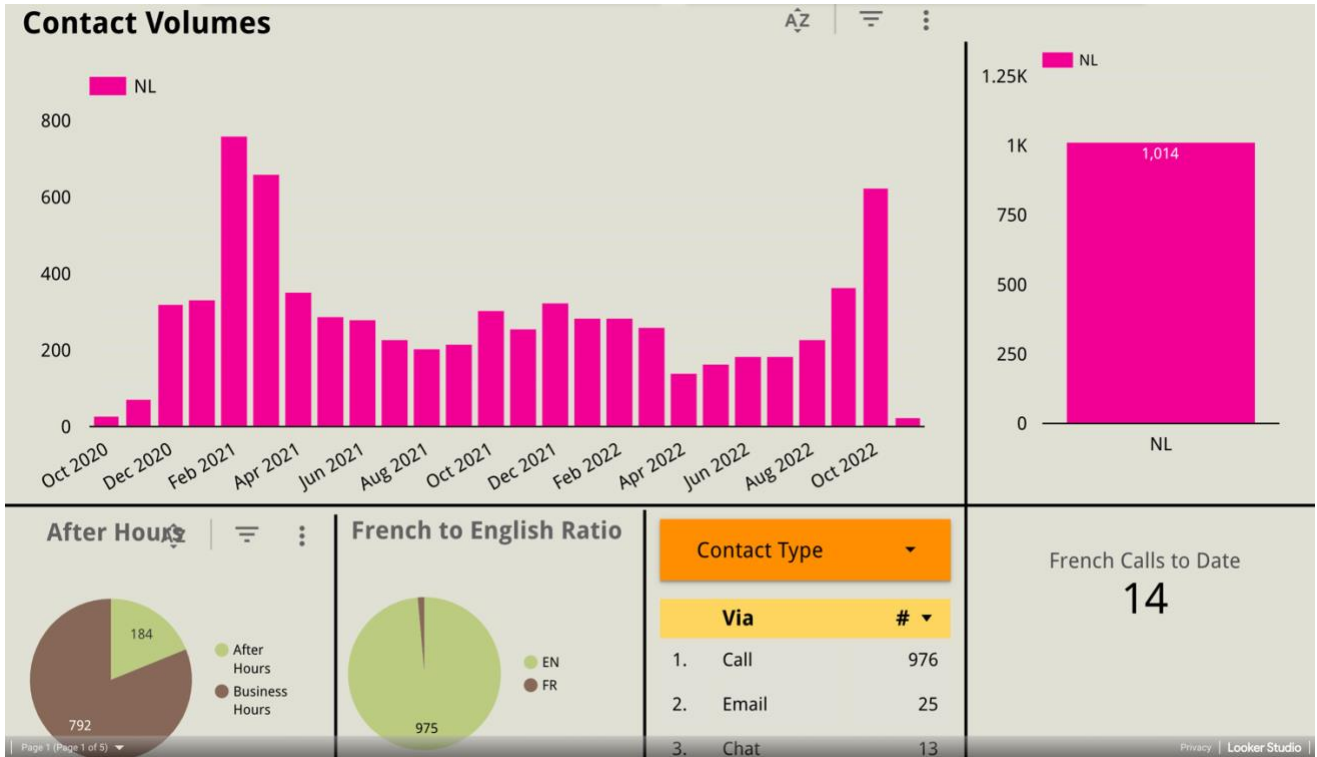

Impressions and Interactions by Age

Demographics

Impressions and Interactions by Gender

Demographics

Ad performance across devices

Mobile phones Tablets Computers TV screens

Highest engagement creative on Google:

6 sec video – Food Banks followed by Disability Supports

Static image ads – 2SLGBTQIA+ followed by Apprenticeships

Contact Volumes

Screenshot of contact volumes as provided by 211. Only reporting Sept and Oct numbers.*

Stats have not been updated on this platform by 211 since Nov 2nd.

*Note to check the stats at later date and update graph.

211 reporting:

<https://datstudio.google.com/embed/u/0/reporting/7c7495e8-73ba-4d69-b159-a2c7ebf78802/page/qsbyB>