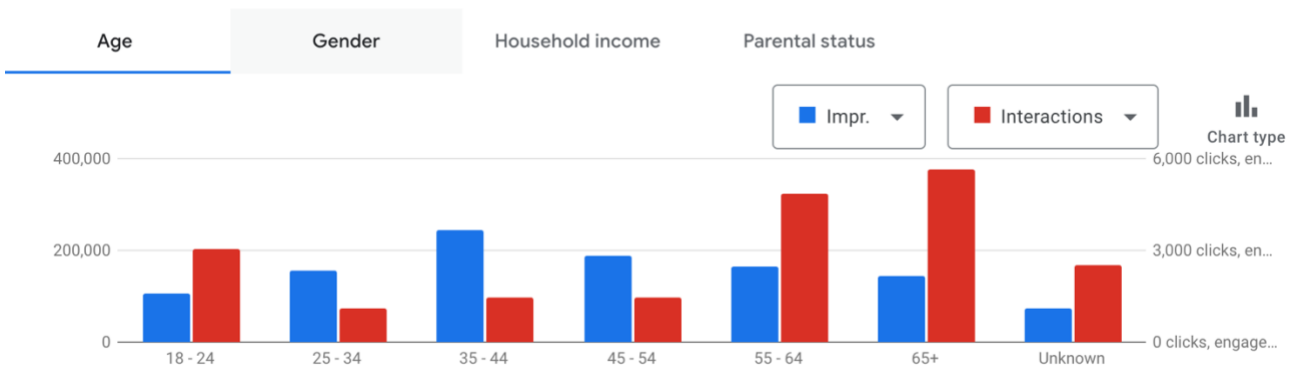

Age and gender distribution

All

Results

Highest engagement creative on Meta:

6 sec video – 2SLGBTQIA+ followed by Housing

Static image ads – Food Banks followed by Disability Supports

Google Display Network (GDN, Video and Static)

Timeline: 8-week campaign, Sept 14th – November 7th, 2022

Targeting: 18 - 65+ general population, NL

Landing Page: nl.211.ca/search

For the Google Display Network, we targeted the NL audience using the brand awareness and reach campaign strategy.

Distribution		
Impressions		1,073,871
Reach (unique)		103,040
Frequency		9.5
Engagement		
Video Views		237,698
Clicks/Interactions		20,083
Cost		
Avg cost per 1000 impressions (CPM)		\$2.51
Avg cost per 1000 people reached		\$26.19

Impressions and Interactions by Age

Demographics

Impressions and Interactions by Gender

Demographics

Ad performance across devices

Mobile phones Tablets Computers TV screens

Highest engagement creative on Google: