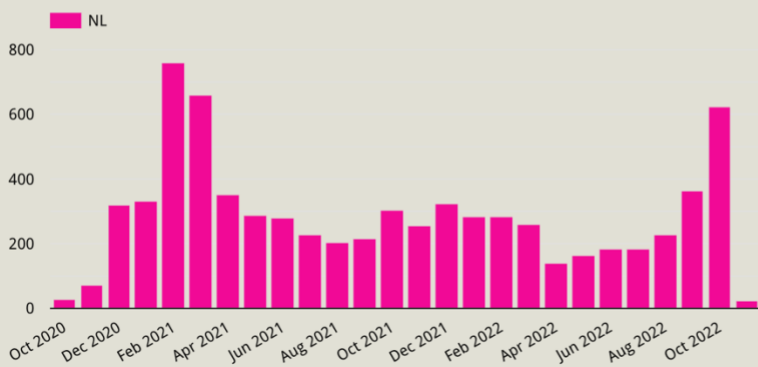

Stats have not been updated on this platform by 211 since Nov 2nd.

*Note to check the stats at later date and update graph.

211 reporting:

<https://datstudio.google.com/embed/u/0/reporting/7c7495e8-73ba-4d69-b159-a2c7ebf78802/page/qsbyB>

Filter by Province (MB,NB,NL): ... (1) ▾

Sep 1, 2022 - Sep 13, 2022 ▾

Contact Volumes

Filter by Province (MB,NB,NL): ... (1) ▾

Sep 14, 2022 - Sep 30, 2022 ▾

Contact Volumes

Filter by Province (MB,NB,NL): ... (1) ▾