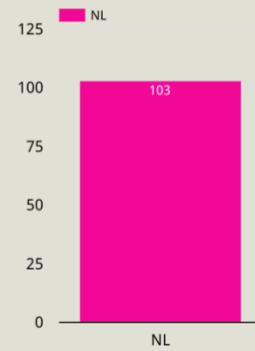

Stats have not been updated on this platform by 211 since Nov 2nd.

*Note to check the stats at later date and update graph.

211 reporting:

<https://datstudio.google.com/embed/u/0/reporting/7c7495e8-73ba-4d69-b159-a2c7ebf78802/page/qsbyB>

Filter by Province (MB,NB,NL): ... (1) ▾

Sep 1, 2022 - Sep 13, 2022 ▾

Contact Volumes

Filter by Province (MB,NB,NL): ... (1) ▾

Sep 14, 2022 - Sep 30, 2022 ▾

Contact Volumes

Filter by Province (MB,NB,NL): ... (1) ▾

Oct 1, 2022 - Oct 31, 2022 ▾

Contact Volumes

Creative Campaign Fall 2022

Static Ads:

211 NL
Sponsored

Career counselling, staffing assistance, seasonal programs and so much more. Dial 211 to find a plethora of resources in your community, and our navigators will help you take the next step! #211CanHelp