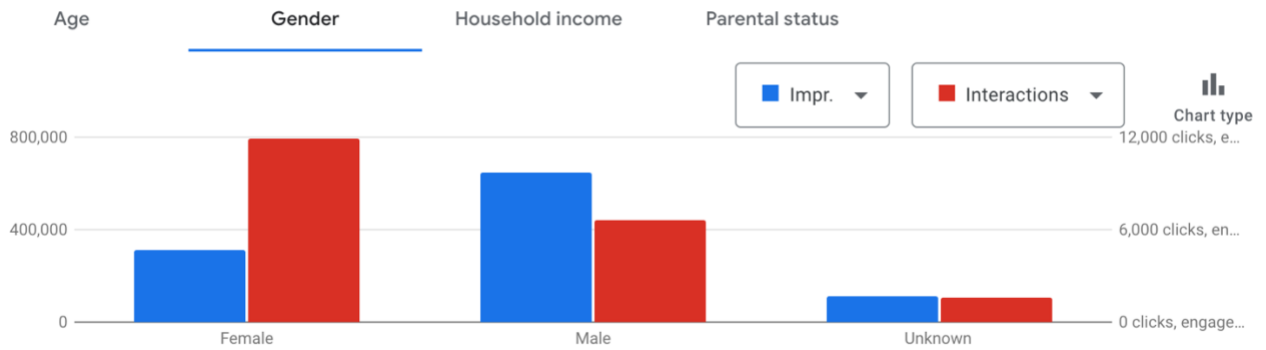

Age and gender distribution

All

Results

Highest engagement creative on Meta:

6 sec video – 2SLGBTQIA+ followed by Housing

Static image ads – Food Banks followed by Disability Supports

Google Display Network (GDN, Video and Static)

Distribution		
Impressions		1,073,871
Reach (unique)		103,040
Frequency		9.5
Engagement		
Video Views		237,698
Clicks/Interactions		20,083
Cost		
Avg cost per 1000 impressions (CPM)		\$2.51
Avg cost per 1000 people reached		\$26.19

Impressions and Interactions by Age

Demographics

Impressions and Interactions by Gender

Demographics

Ad performance across devices

Mobile phones Tablets Computers TV screens

Highest engagement creative on Google: