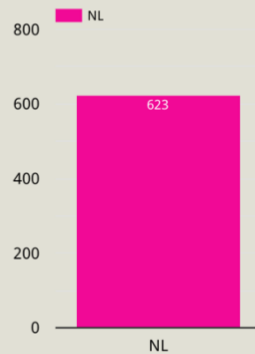

Filter by Province (MB,NB,NL): ... (1) ▾

Sep 1, 2022 - Sep 13, 2022 ▾

Contact Volumes

Filter by Province (MB,NB,NL): ... (1) ▾

Sep 14, 2022 - Sep 30, 2022 ▾

Contact Volumes

Filter by Province (MB,NB,NL): ... (1) ▾

Oct 1, 2022 - Oct 31, 2022 ▾

Contact Volumes

Creative Campaign Fall 2022

Static Ads:

211 NL
Sponsored

Career counselling, staffing assistance, seasonal programs and so much more. Dial 211 to find a plethora of resources in your community, and our navigators will help you take the next step! #211CanHelp