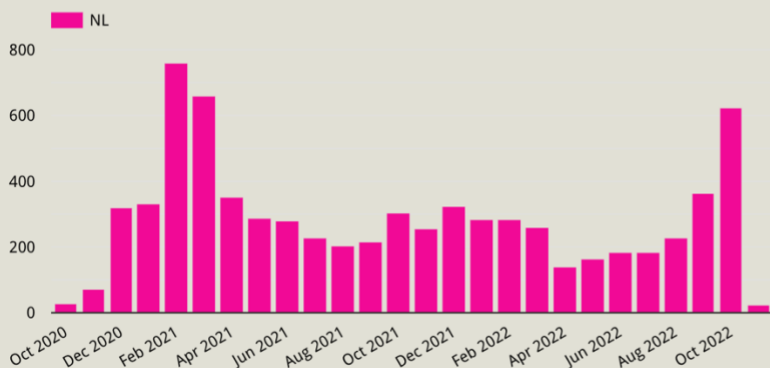

Stats have not been updated on this platform by 211 since Nov 2nd.

*Note to check the stats at later date and update graph.

211 reporting:

<https://datstudio.google.com/embed/u/0/reporting/7c7495e8-73ba-4d69-b159-a2c7ebf78802/page/qsbyB>

Filter by Province (MB,NB,NL): ... (1) ▾

Sep 1, 2022 - Sep 13, 2022 ▾

Contact Volumes

Filter by Province (MB,NB,NL): ... (1) ▾

Sep 14, 2022 - Sep 30, 2022 ▾

Contact Volumes

Filter by Province (MB,NB,NL): ... (1) ▾

Oct 1, 2022 - Oct 31, 2022 ▾

Contact Volumes

Creative Campaign Fall 2022

Static Ads:

211 NL
Sponsored

Career counselling, staffing assistance, seasonal programs and so much more. Dial 211 to find a plethora of resources in your community, and our navigators will help you take the next step! #211CanHelp